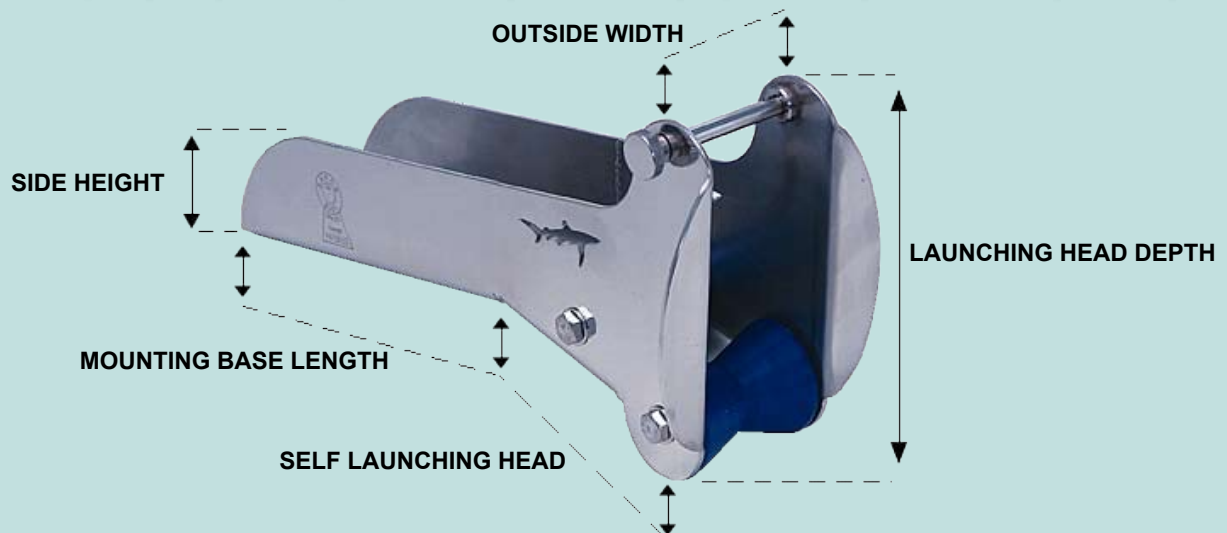

HEAVY DUTY BOWSPRITS

FEATURES :

Self launching

Manufactured from 316 stainless

Designed for max strength and durability

Self rights the anchor on retrieval

Rollers easy removed and replaced

*Heavy duty threaded thumb screw for anchor removal
(note: this only applies to Bowsprit range up to W3-4)*

W6-B Bowsprit (long mounting base)

The SARCA BOWSPRIT in Position.

ALUMINIUM BOWSPRITS :

The aluminium range are extremely durable and offer the same benefits as the 316 S/S unit, on glass boats they are easily bolted for sturdy application, with aluminium hulls you can bolt or weld straight to the front of most boat designs to properly house or secure your anchor.

Distributed by

**ANCHOR
RIGHT**
AUSTRALIA LTD

SELF LAUNCHING BOWSPRIT SIZING SPECIFICATIONS

BOWSPRIT	MOUNTING BASE LENGTH	SELF LAUNCHING HEAD	SIDE HEIGHT	LAUNCHING HEAD DEPTH	OUTSIDE WIDTH	ANCHOR WEIGHT	SARCA ANCHOR SIZES
A1-2 STAINLESS (2.5MM 316)	210 mm	100 mm	58 mm	160 mm	70 mm	Up to 10 Kg	0.5 to NO: 2
A1-2 ALUMINIUM (4MM)	210 mm	100 mm	58 mm	160 mm	75 mm	Up to 10 Kg	0.5 to NO: 2
W3-4 A STAINLESS (3MM 316) WINCH APPLICATION	255 mm	110 mm	60 mm	165 mm	75 mm	Up to 17 Kg	3 to NO: 4
W3-4 ALUMINIUM (4MM)	225 mm	110 mm	60 mm	165 mm	80 mm	Up to 15 Kg	3 to NO: 4
W3-4B STAINLESS (4MM 316)	400 mm	110 mm	60 mm	165 mm	75 mm	Up to 17 Kg	3 to NO: 4
W3-4C STAINLESS (4MM 316)	590 mm	110 mm	60 mm	165 mm	75 mm	Up to 17 Kg	3 to NO: 4
W5-A STAINLESS (4MM 316)	285 mm	110 mm	70 mm	200 mm	108 mm	Up to 40 Kg	5 to NO: 8
W5-B STAINLESS (4MM 316)	590 mm	110 mm	70 mm	200 mm	108 mm	Up to 40 Kg	5 to NO: 8
W6-A STAINLESS (5MM 316)	335 mm	110 mm	85 mm	245 mm	150 mm	Up to 75 Kg	9 to NO: 13
W6-B STAINLESS (5MM 316)	590 mm	110 mm	85 mm	245 mm	150 mm	Up to 75 Kg	9 to NO: 13